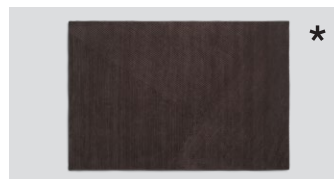

Row

Row rug medium light grey
– Item no. 3210

Row rug medium dark green
– Item no. 3211

Row rug medium dark brown
– Item no. 3212

Row rug large light grey
– Item no. 3200

Row rug large dark green
– Item no. 3201

Row rug large dark brown
– Item no. 3202

Row rug circular light grey
– Item no. 3220

Row rug circular dark green
– Item no. 3221

Row rug circular dark brown
– Item no. 3222

Product type: Rug series

Design: Studio Terhedebrügge, 2020

Material: New Zealand wool

Colours: Light grey, dark green or dark brown

Rug height: Ca. 16 mm

Net weight medium (170 x 240cm): 12.0 kg

Net weight large (200 x 300cm): 19.5 kg

Net weight circular (ø200cm): 10.5 kg