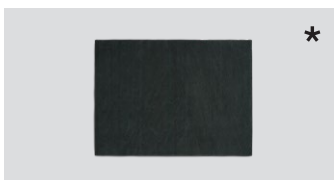

Row

Row rug medium light grey
– Item no. 3210

Row rug medium dark green
– Item no. 3211

Row rug medium dark brown
– Item no. 3212

Row rug large light grey
– Item no. 3200

Row rug large dark green
– Item no. 3201

Row rug large dark brown
– Item no. 3202

Row rug circular light grey
– Item no. 3220

Row rug circular dark green
– Item no. 3221

Row rug circular dark brown
– Item no. 3222

Product type: Rug series

Design: Studio Terhedebrügge, 2020

Material: New Zealand wool

Colours: Light grey, dark green or dark brown

Rug height: Ca. 16 mm

Net weight medium (170 x 240cm): 12.0 kg

Net weight large (200 x 300cm): 19.5 kg

Net weight circular (ø200cm): 10.5 kg