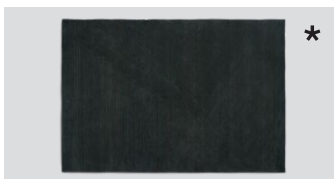

Row

Row rug medium light grey
– Item no. 3210

Row rug medium dark green
– Item no. 3211

Row rug medium dark brown
– Item no. 3212

Row rug large light grey
– Item no. 3200

Row rug large dark green
– Item no. 3201

Row rug large dark brown
– Item no. 3202

Row rug circular light grey
– Item no. 3220

Row rug circular dark green
– Item no. 3221

Row rug circular dark brown
– Item no. 3222

Product type: Rug series

Design: Studio Terhedebrügge, 2020

Material: New Zealand wool

Colours: Light grey, dark green or dark brown

Rug height: Ca. 16 mm

Net weight medium (170 x 240cm): 12.0 kg

Net weight large (200 x 300cm): 19.5 kg

Net weight circular (ø200cm): 10.5 kg