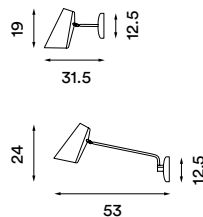

**Design:** Birger Dahl, 1952

**Shade material:** Aluminium

**Shade and base colours:** White, grey or black  
(shade inner colour is same as outer colour)

**Body material:** Steel

**Body and joints colour:** Steel, brass or black

**Wire:** Black (grey and black versions only) or white  
(white version only), 200 cm (with switch)

**Bulb:** E27, Max. 11 W LED

**Voltage:** 220V - 240V - 50/60Hz

**Net weight:** 0.8 kg (long), 0.7 kg (short)

## Dimensions and light direction:

Recommended bulb: