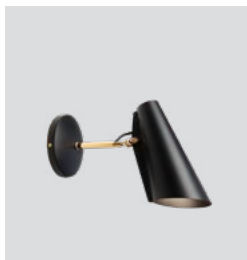

# Birdy wall

Birdy wall long  
black / brass  
– Item no. 610

Birdy wall long  
white / steel  
– Item no. 611

Birdy wall long  
grey / steel  
– Item no. 612

Birdy wall long  
black / black  
– Item no. 613

Birdy wall short  
black / brass  
– Item no. 615

Birdy wall short  
white / steel  
– Item no. 616

Birdy wall short  
grey / steel  
– Item no. 617

Birdy wall short  
black / black  
– Item no. 618

**Product type:** Wall lamp

**Design:** Birger Dahl, 1952

**Shade material:** Aluminium

**Shade and base colours:** White, grey or black  
(shade inner colour is same as outer colour)

**Body material:** Steel

**Body and joints colour:** Steel, brass or black

**Wire:** Black (grey and black versions only) or white  
(white version only), 200 cm (with switch)

**Bulb:** E27, Max. 11 W LED

**Voltage:** 220V - 240V - 50/60Hz

**Net weight:** 0.8 kg (long), 0.7 kg (short)