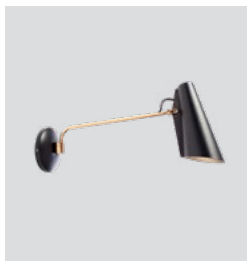

# Birdy wall

Birdy wall long  
black / brass  
– Item no. 610

Birdy wall long  
white / steel  
– Item no. 611

Birdy wall long  
grey / steel  
– Item no. 612

Birdy wall long  
black / black  
– Item no. 613

Birdy wall short  
black / brass  
– Item no. 615

Birdy wall short  
white / steel  
– Item no. 616

Birdy wall short  
grey / steel  
– Item no. 617

Birdy wall short  
black / black  
– Item no. 618

**Product type:** Wall lamp

**Design:** Birger Dahl, 1952

**Shade material:** Aluminium

**Shade and base colours:** White, grey or black  
(shade inner colour is same as outer colour)

**Body material:** Steel

**Body and joints colour:** Steel, brass or black

**Wire:** Black (grey and black versions only) or white  
(white version only), 200 cm (with switch)

**Bulb:** E27, Max. 11 W LED

**Voltage:** 220V - 240V - 50/60Hz

**Net weight:** 0.8 kg (long), 0.7 kg (short)