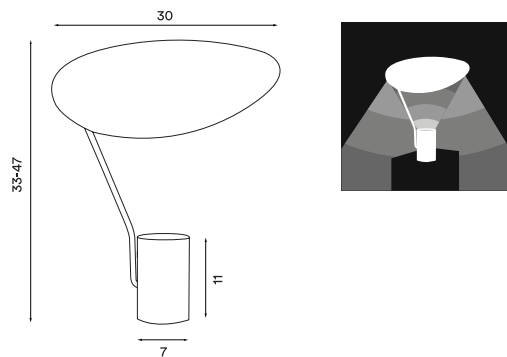

Ombre

Ombre black
– Item no. 130

Ombre warm beige
– Item no. 131

Product type: Table lamp

Design: Antoine Rouzeau, 2019

Shade and body material: Steel

Shade and body colour: Black or warm beige

Wire: Black, 200 cm (with dimmer switch)

Bulb: GU10, Max. 6 W LED only

Voltage: 220V - 240V - 50/60Hz

Net weight: 1.6 kg

Outer package: 2

Dimensions and light direction:

Recommended bulb (dimmable):