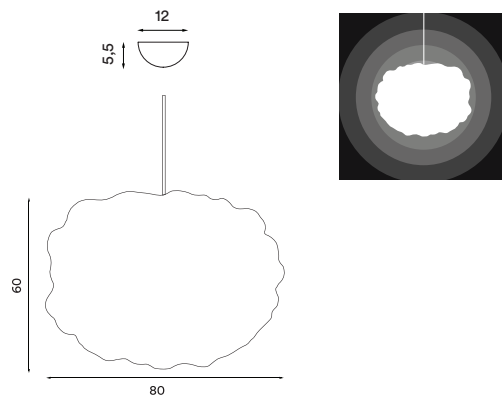

Heat

Heat
– Item no. 481

Product type: Pendant lamp
Design: Johanna Forsberg, 2018

Dimensions and light direction:

Shade material: Brass metal mesh
Shade colour: Brass
Body material: Steel
Body colour: Brass
Wire: Black rubber, 370 cm
Bulb: E27, Max. 100 W
Voltage: 220V - 240V - 50/60Hz
Net weight: 2.1 kg