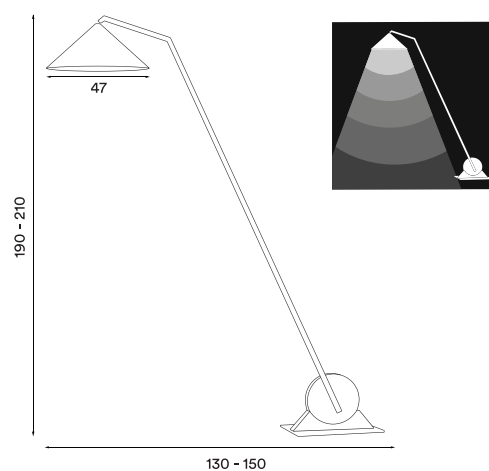

Gear floor

Gear floor
– Item no. 410

Product type: Floor lamp
Design: Johan Lindsten, 2018

Base, body and shade material: Steel
Base, body and shade colour: Black
(shade inner colour is white)
Wire: Black, 200 cm
Dimmer switch: Black
Bulb: E27, Max. 100 W
Voltage: 220V - 240V - 50/60Hz
Net weight: 17.1 kg

Dimensions and light direction:

Order quantity: 1
Recommended bulb: