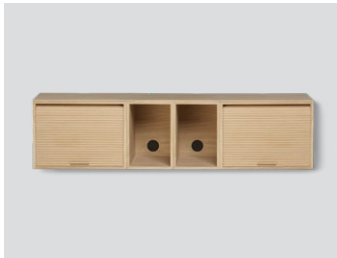

Hifive cabinet system

Hifive 75 light oak wall

Hifive 75 smoked oak wall

Hifive 75 black oak floor

Hifive 100 light oak floor

Hifive 100 smoked oak wall

Hifive 100 black oak wall

Hifive 150 light oak wall

Hifive cabinet system

Product type: Media furniture / storage

Design: Rudi Wulff, 2018

Material cabinet boxes and top board: MDF,

Oak veneer

Colour cabinet boxes and top board: Light oiled oak, smoked oak finish or black painted oak

Material legs: Steel

Colour legs: Black (Ral 9005)

Net weight open box: 6.4 kg

Net weight tambour cabinet: 12.5 kg

Net weight top board 75 cm: 2.1 kg

Net weight top board 100 cm: 3.2 kg

Net weight top board 150 cm: 4.2 kg