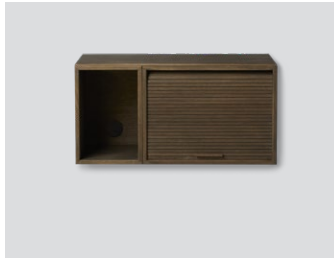

Hifive cabinet system

Hifive 75 light oak wall

Hifive 75 smoked oak wall

Hifive 75 black oak floor

Hifive 100 light oak floor

Hifive 100 smoked oak wall

Hifive 100 black oak wall

Hifive 150 light oak wall

Hifive 150 smoked oak floor

Hifive 150 black oak floor

Hifive 200 light oak floor

Hifive 200 smoked oak floor

Hifive 200 black oak wall

Prices NOK	(RRP ex. VAT)	(RRP incl. VAT)	Prices NOK	(RRP ex. VAT)	(RRP incl. VAT)
Hifive 75 wall	6 792,-	8 490,-	Hifive 150 wall	13 280,-	16 600,-
Hifive 100 wall	9 272,-	11 590,-	Hifive 200 wall	19 072,-	23 100,-
Hifive 75 floor	8 392,-	10 490,-	Hifive 150 floor	15 920,-	19 900,-
Hifive 100 floor	11 192,-	13 990,-	Hifive 200 floor	21 520,-	26 900,-

Hifive cabinet system

Product type: Media furniture / storage

Design: Rudi Wulff, 2018

Material cabinet boxes and top board: MDF,

Oak veneer

Colour cabinet boxes and top board: Light oiled oak, smoked oak finish or black painted oak

Material legs: Steel

Colour legs: Black (Ral 9005)

Net weight open box: 6.4 kg

Net weight tambour cabinet: 12.5 kg

Net weight top board 75 cm: 2.1 kg

Net weight top board 100 cm: 3.2 kg

Net weight top board 150 cm: 4.2 kg