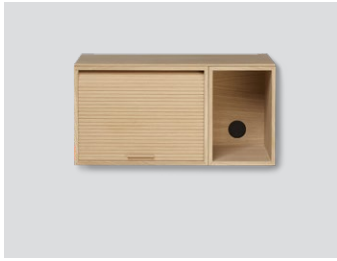

Hifive cabinet system

Hifive 75 light oak wall

Hifive 75 smoked oak wall

Hifive 75 black oak floor

Hifive 100 light oak floor

Hifive 100 smoked oak wall

Hifive 100 black oak wall

Hifive 150 light oak wall

Hifive 150 smoked oak floor

Hifive 150 black oak floor

Hifive 200 light oak floor

Hifive 200 smoked oak floor

Hifive 200 black oak wall

Prices NOK	(RRP ex. VAT)	(RRP incl. VAT)	Prices NOK	(RRP ex. VAT)	(RRP incl. VAT)
Hifive 75 wall	6 792,-	8 490,-	Hifive 150 wall	13 280,-	16 600,-
Hifive 100 wall	9 272,-	11 590,-	Hifive 200 wall	19 072,-	23 100,-
Hifive 75 floor	8 392,-	10 490,-	Hifive 150 floor	15 920,-	19 900,-
Hifive 100 floor	11 192,-	13 990,-	Hifive 200 floor	21 520,-	26 900,-

Hifive cabinet system

Product type: Media furniture / storage

Design: Rudi Wulff, 2018

Material cabinet boxes and top board: MDF,

Oak veneer

Colour cabinet boxes and top board: Light oiled oak, smoked oak finish or black painted oak

Material legs: Steel

Colour legs: Black (Ral 9005)

Net weight open box: 6.4 kg

Net weight tambour cabinet: 12.5 kg

Net weight top board 75 cm: 2.1 kg

Net weight top board 100 cm: 3.2 kg

Net weight top board 150 cm: 4.2 kg