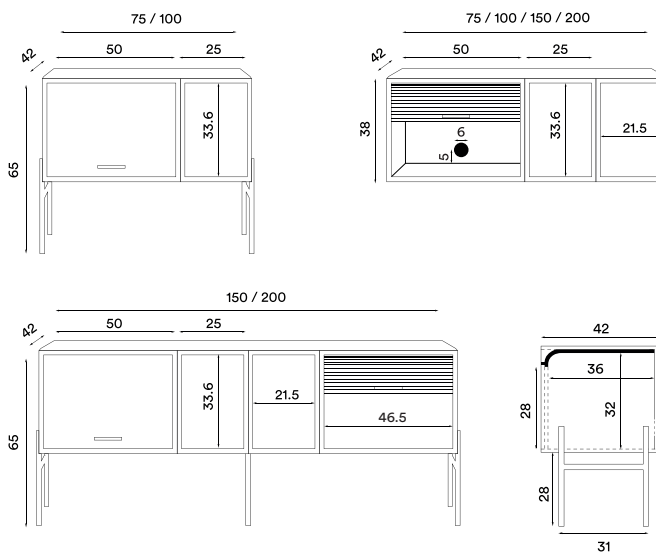

Material legs: Steel

Colour legs: Black (Ral 9005)

Net weight open box: 6.4 kg

Net weight tambour cabinet: 12.5 kg

Net weight top board 75 cm: 2.1 kg

Net weight top board 100 cm: 3.2 kg

Net weight top board 150 cm: 4.2 kg

Net weight top board 200 cm: 6.4 kg

Net weight legs 75 cm: 2.4 kg

Net weight legs 100 cm: 2.6 kg

Net weight legs 150 cm: 4.1 kg

Net weight legs 200 cm: 4.5 kg

Order quantity: 1

Dimensions (cm):

Prices SEK	(RRP ex. VAT)	(RRP incl. VAT)
Hifive 75 wall	7 200,-	9 000,-
Hifive 100 wall	9 760,-	12 200,-
Hifive 75 floor	8 880,-	11 100,-
Hifive 100 floor	11 760,-	14 700,-