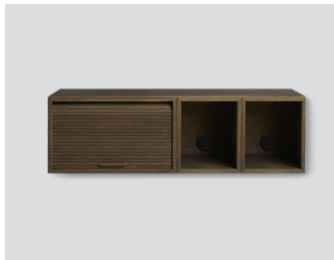

Hifive slim wall

Hifive slim 75 light oak

Hifive slim 75 smoked oak

Hifive slim 75 black oak

Hifive slim 100 light oak

Hifive slim 100 smoked oak

Hifive slim 100 black oak

Product type: Media furniture / storage

Design: Rudi Wulff, 2019

Material cabinet boxes and top board: MDF, oak veneer

Colour cabinet boxes and top board: Light oiled oak, smoked oak finish or black painted oak

Net weight open box: 4.7 kg

Net weight tambour cabinet: 8.0 kg

Hifive slim wall components

Open box

Smoked oak
- Item no. 2291

Light oiled oak
- Item no. 2292

Black painted oak
- Item no. 2293

Tambour cabinet

Smoked oak
- Item no. 2301

Light oiled oak
- Item no. 2302