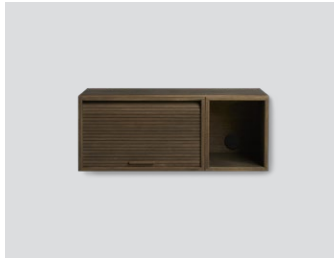

Hifive slim wall

Hifive slim 75 light oak

Hifive slim 75 smoked oak

Hifive slim 75 black oak

Hifive slim 100 light oak

Hifive slim 100 smoked oak

Hifive slim 100 black oak

Product type: Media furniture / storage

Design: Rudi Wulff, 2019

Material cabinet boxes and top board: MDF, oak veneer

Colour cabinet boxes and top board: Light oiled oak, smoked oak finish or black painted oak

Net weight open box: 4.7 kg

Net weight tambour cabinet: 8.0 kg