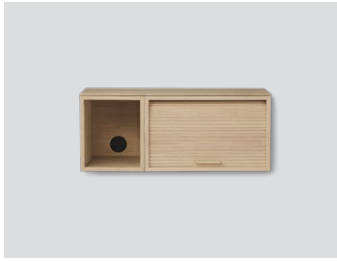

Hifive slim wall

Hifive slim 75 light oak

Hifive slim 75 smoked oak

Hifive slim 75 black oak

Hifive slim 100 light oak

Hifive slim 100 smoked oak

Hifive slim 100 black oak

Product type: Media furniture / storage

Design: Rudi Wulff, 2019

Material cabinet boxes and top board: MDF, oak veneer

Colour cabinet boxes and top board: Light oiled oak, smoked oak finish or black painted oak

Net weight open box: 4.7 kg

Net weight tambour cabinet: 8.0 kg