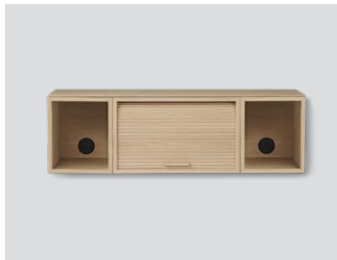

Hifive slim wall

Hifive slim 75 light oak

Hifive slim 75 smoked oak

Hifive slim 75 black oak

Hifive slim 100 light oak

Hifive slim 100 smoked oak

Hifive slim 100 black oak

Product type: Media furniture / storage

Design: Rudi Wulff, 2019

Material cabinet boxes and top board: MDF, oak veneer

Colour cabinet boxes and top board: Light oiled oak, smoked oak finish or black painted oak

Net weight open box: 4.7 kg

Net weight tambour cabinet: 8.0 kg