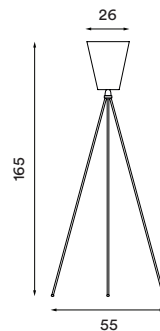

Dimensions and light direction

Shade material: Coloured chain link fabric
Shade colour: Beige, black, green or light blue
Body material: Steel
Body colour: Metallic, black, glossy black, gold or white
Wire: Black or white (on white body only, 200 cm)
Dimmer switch: Black or white (on white body only)
Bulb: E27, Max. 100 W
Voltage: 220V 240V - 50Hz
Net weight: 3.5 kg
Spare parts available: Dimmer switch, bulb socket, shade fastening ring