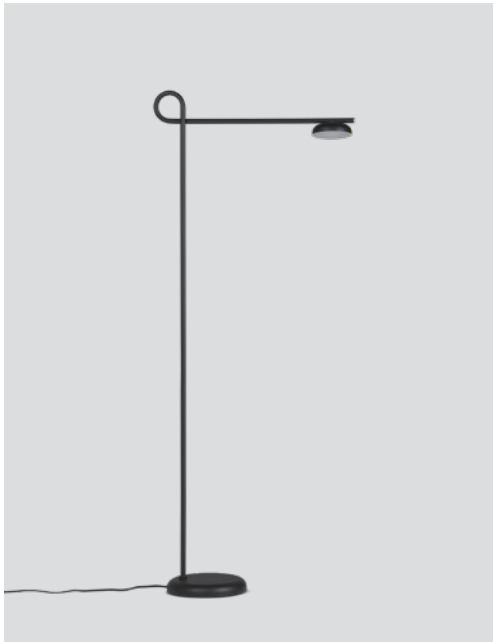

Salto floor

Salto floor black
– Item no. 734

Salto floor beige
– Item no. 736

Product type: Floor lamp
Design: Gridy, 2022
Shade and body material: Steel
Shade and body colour: Black or beige
Light diffuser material: Opal acrylic
Wire: Black, 200 cm
Switch: 3-step touch dimmer (on lamp)
Bulb: Integrated LED 6 W, 550 lm, 2700 K, CRI > 85, step dim
Voltage: 220V - 240V - 50/60Hz
Net weight: 5.4 kg
Minimum order size: 1

Dimensions and light direction:

Light source included:

LED 6 W - Energy class: G