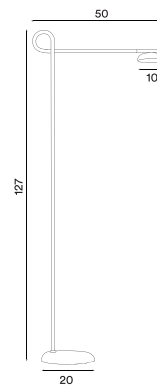

Salto floor

Salto floor black
– Item no. 734

Salto floor beige
– Item no. 736

Product type: Floor lamp
Design: Gridy, 2022
Shade and body material: Steel
Shade and body colour: Black or beige
Light diffuser material: Opal acrylic
Wire: Black, 200 cm
Switch: 3-step touch dimmer (on lamp)
Bulb: Integrated LED 6 W, 550 lm, 2700 K, CRI > 85, step dim
Voltage: 220V - 240V - 50/60Hz
Net weight: 5.4 kg
Minimum order size: 1

Dimensions and light direction:

Light source included:

LED 6 W - Energy class: G