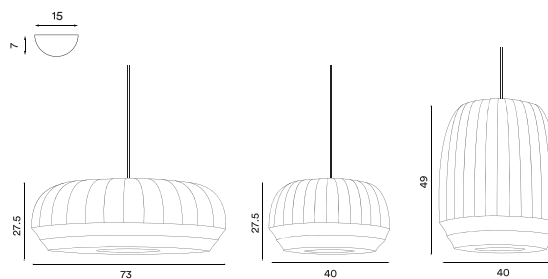

Shade colour: Off-white

Wire: White silk, 370 cm

Bulb: E27, Max. 13 W LED only

Voltage: 220V - 240V - 50/60Hz

Net weight tall: 3.3 kg

Net weight large oval: 4.0 kg

Net weight small: 2.8 kg

Minimum order size: 1

Dimensions and light direction:

Recommended bulb: