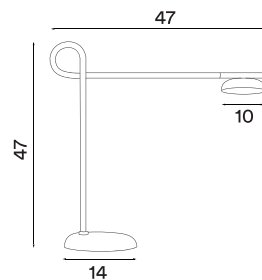

# Salto table

Salto table black  
– Item no. 730

Salto table beige  
– Item no. 732

**Product type:** Table lamp  
**Design:** Gridy, 2022  
**Shade and body material:** Steel  
**Shade and body colour:** Black or beige  
**Light diffuser material:** Opal acrylic  
**Wire:** Black, 200 cm  
**Switch:** 3-step touch dimmer (on lamp)  
**Bulb:** Integrated LED 6 W, 550 lm, 3000 K, CRI > 85, step dim  
**Voltage:** 220V - 240V - 50/60Hz  
**Net weight:** 2.5 kg  
**Minimum order size:** 2

## Dimensions and light direction: