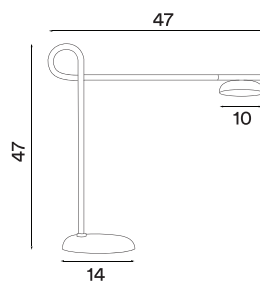

# Salto table

Salto table black  
– Item no. 730

Salto table beige  
– Item no. 732

**Product type:** Table lamp

**Design:** Gridy, 2022

**Shade and body material:** Steel

**Shade and body colour:** Black or beige

**Light diffuser material:** Opal acrylic

**Wire:** Black, 200 cm

**Switch:** 3-step touch dimmer (on lamp)

**Bulb:** Integrated LED 6 W, 550 lm,  
2700/3000 K, CRI>85, step dim

**Voltage:** 220V - 240V - 50/60Hz

**Net weight:** 2.5 kg

**Minimum order size:** 2

## Dimensions and light direction: