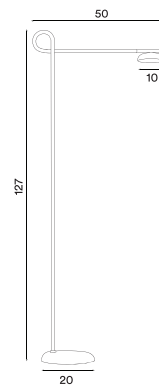

Salto floor

Salto floor black
– Item no. 734

Salto floor beige
– Item no. 736

Product type: Floor lamp
Design: Gridy, 2022
Shade and body material: Steel
Shade and body colour: Black or beige
Light diffuser material: Opal acrylic
Wire: Black, 200 cm
Switch: 3-step touch dimmer (on lamp)
Bulb: Integrated LED 6 W, 550 lm,
2700/3000 K, CRI>85, step dim
Voltage: 220V - 240V - 50/60Hz
Net weight: 5.4 kg
Minimum order size: 1

Dimensions and light direction:

Light source included:

LED 6 W - Energy class: E/G