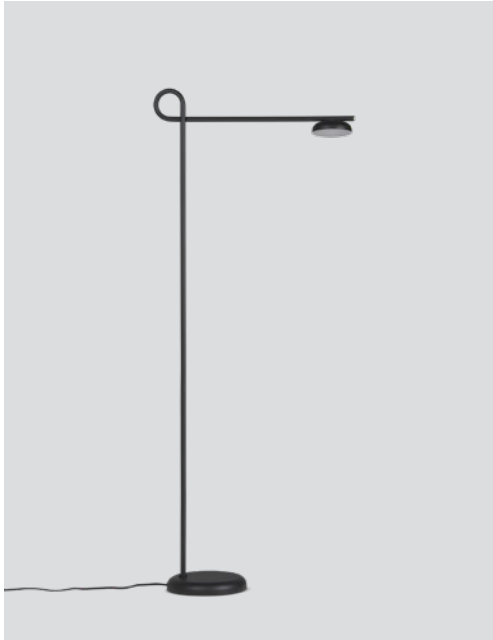

Salto floor

Salto floor black
– Item no. 734

Salto floor beige
– Item no. 736

Product type: Floor lamp
Design: Gridy, 2022
Shade and body material: Steel
Shade and body colour: Black or beige
Light diffuser material: Opal acrylic
Wire: Black, 200 cm
Switch: 3-step touch dimmer (on lamp)
Bulb: Integrated LED 6 W, 550 lm,
2700/3000 K, CRI>85, step dim
Voltage: 220V - 240V - 50/60Hz
Net weight: 5.4 kg
Minimum order size: 1

Dimensions and light direction:

Light source included:

LED 6 W - Energy class: E/G