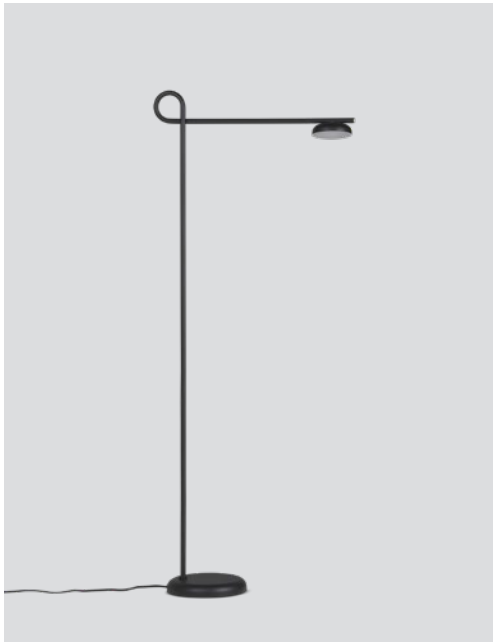

# Salto floor

Salto floor black  
– Item no. 734

Salto floor beige  
– Item no. 736

**Product type:** Floor lamp  
**Design:** Gridy, 2022  
**Shade and body material:** Steel  
**Shade and body colour:** Black or beige  
**Light diffuser material:** Opal acrylic  
**Wire:** Black, 200 cm  
**Switch:** 3-step touch dimmer (on lamp)  
**Bulb:** Integrated LED 6 W, 550 lm, 3000 K, CRI > 85, step dim  
**Voltage:** 220V - 240V - 50/60Hz  
**Net weight:** 5.4 kg  
**Minimum order size:** 1

## Dimensions and light direction:

## Light source included:

LED 6 W - Energy class: A