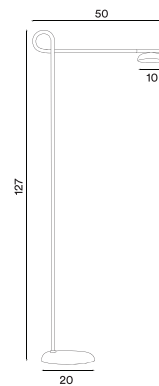

# Salto floor

Salto floor black  
– Item no. 734

Salto floor beige  
– Item no. 736

**Product type:** Floor lamp  
**Design:** Gridy, 2022  
**Shade and body material:** Steel  
**Shade and body colour:** Black or beige  
**Light diffuser material:** Opal acrylic  
**Wire:** Black, 200 cm  
**Switch:** 3-step touch dimmer (on lamp)  
**Bulb:** Integrated LED 6 W, 550 lm, 3000 K, CRI > 85, step dim  
**Voltage:** 220V - 240V - 50/60Hz  
**Net weight:** 5.4 kg  
**Minimum order size:** 1

## Dimensions and light direction: