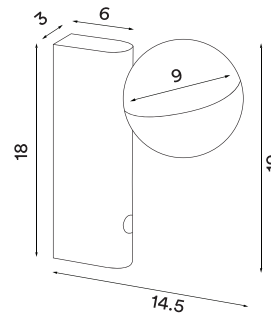

Bulb: Integrated LED 6 W, 550 lm, 3000 K, CRI > 85, step dim

Voltage: 220V - 240V - 50/60Hz

Net weight: 1.0 kg

Minimum order size: 2

Spare parts available: Light diffuser glass

Dimensions and light direction: