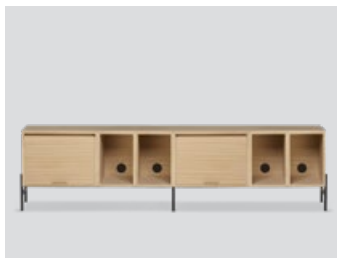

Hifive cabinet system

Hifive 75 light oak floor H15

Hifive 75 smoked oak wall

Hifive 75 black oak floor H28

Hifive 100 light oak floor H28

Hifive 100 smoked oak floor H15

Hifive 100 black oak wall

Hifive 150 light oak wall

Hifive 150 smoked oak floor H28

Hifive 150 black oak floor H15

Hifive 200 light oak floor H15

Hifive 200 smoked oak floor H28

Hifive 200 black oak wall

Hifive 75 x 114 tall cabinet
light oak floor H28

Hifive 75 x 114 tall cabinet
smoked oak floor H28

Hifive 75 x 114 tall cabinet
black painted oak floor H28

Hifive cabinet system

Product type: Media furniture / storage

Design: Rudi Wulff, 2018

Material cabinet boxes and top board: MDF, oak veneer

Colour cabinet boxes and top board: Light oiled oak, smoked oak finish or black painted oak

Material legs: Steel

Colour legs: Black (Ral 9005)

Net weight open box (25 cm): 6.4 kg

Net weight tambour cabinet (50 cm): 12.5 kg

Net weight top/back board 75 cm: 2.1 kg

Net weight top/back board 100 cm: 3.2 kg