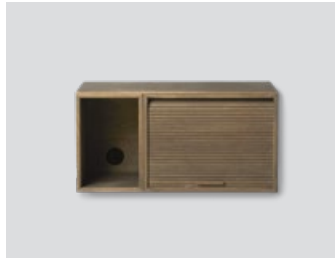

Hifive cabinet system

Hifive 75 light oak floor H15

Hifive 75 smoked oak wall

Hifive 75 black oak floor H28

Hifive 100 light oak floor H28

Hifive 100 smoked oak floor H15

Hifive 100 black oak wall

Hifive 150 light oak wall

Hifive 150 smoked oak floor H28

Hifive 150 black oak floor H15

Hifive 200 light oak floor H15

Hifive 200 smoked oak floor H28

Hifive 200 black oak wall

Hifive 75 x 114 tall cabinet
light oak floor H28

Hifive 75 x 114 tall cabinet
smoked oak floor H28

Hifive 75 x 114 tall cabinet
black painted oak floor H28

Hifive cabinet system

Product type: Media furniture / storage

Design: Rudi Wulff, 2018

Material cabinet boxes and top board: MDF, oak veneer

Colour cabinet boxes and top board: Light oiled oak, smoked oak finish or black painted oak

Material legs: Steel

Colour legs: Black (Ral 9005)

Net weight open box (25 cm): 6.4 kg

Net weight tambour cabinet (50 cm): 12.5 kg

Net weight top/back board 75 cm: 2.1 kg

Net weight top/back board 100 cm: 3.2 kg