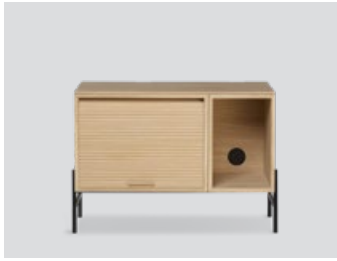

Hifive cabinet system

Hifive 75 light oak floor H15

Hifive 75 smoked oak wall

Hifive 75 black oak floor H28

Hifive 100 light oak floor H28

Hifive 100 smoked oak floor H15

Hifive 100 black oak wall

Hifive 150 light oak wall

Hifive 150 smoked oak floor H28

Hifive 150 black oak floor H15

Hifive 200 light oak floor H15

Hifive 200 smoked oak floor H28

Hifive 200 black oak wall

Hifive 75 x 114 tall cabinet
light oak floor H28

Hifive 75 x 114 tall cabinet
smoked oak floor H28

Hifive 75 x 114 tall cabinet
black painted oak floor H28

Hifive cabinet system

Product type: Media furniture / storage

Design: Rudi Wulff, 2018

Material cabinet boxes and top board: MDF, oak veneer

Colour cabinet boxes and top board: Light oiled oak, smoked oak finish or black painted oak

Material legs: Steel

Colour legs: Black (Ral 9005)

Net weight open box (25 cm): 6.4 kg

Net weight tambour cabinet (50 cm): 12.5 kg

Net weight top/back board 75 cm: 2.1 kg

Net weight top/back board 100 cm: 3.2 kg