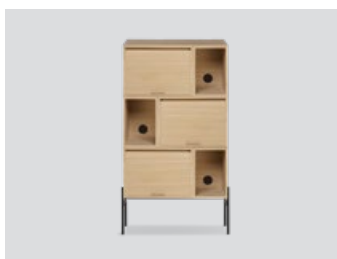

Hifive 150 smoked oak floor H28

Hifive 150 black oak floor H15

Hifive 200 light oak floor H15

Hifive 200 smoked oak floor H28

Hifive 200 black oak wall

Hifive 75 x 114 tall cabinet
light oak floor H28

Hifive 75 x 114 tall cabinet
smoked oak floor H28

Hifive 75 x 114 tall cabinet
black painted oak floor H28

Hifive cabinet system

Product type: Media furniture / storage

Design: Rudi Wulff, 2018

Material cabinet boxes and top board: MDF, oak veneer

Colour cabinet boxes and top board: Light oiled oak, smoked oak finish or black painted oak

Material legs: Steel

Colour legs: Black (Ral 9005)

Net weight open box (25 cm): 6.4 kg

Net weight tambour cabinet (50 cm): 12.5 kg

Net weight top/back board 75 cm: 2.1 kg

Net weight top/back board 100 cm: 3.2 kg