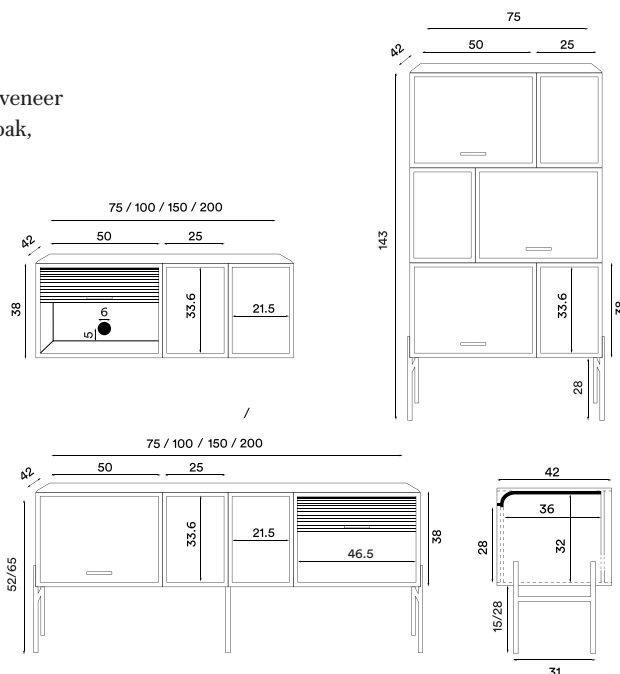

Hifive cabinet system

Product type: Media furniture / storage

Design: Rudi Wulff, 2018

Material cabinet boxes and top board: MDF, oak veneer

Colour cabinet boxes and top board: Light oiled oak, smoked oak finish or black painted oak

Material legs: Steel

Colour legs: Black (Ral 9005)

Net weight open box (25 cm): 6.4 kg

Net weight tambour cabinet (50 cm): 12.5 kg

Net weight top/back board 75 cm: 2.1 kg

Net weight top/back board 100 cm: 3.2 kg

Net weight top/back board 150 cm: 4.2 kg

Net weight top/back board 200 cm: 6.4 kg

Net weight legs 75 cm: 2.2 kg / 2.4 kg

Net weight legs 100 cm: 2.4 kg / 2.6 kg

Net weight legs 150 cm: 3.8 kg / 4.1 kg

Net weight legs 200 cm: 4.2 kg / 4.5 kg

Minimum order size: 1

Prices NOK	(RRP ex. VAT)	(RRP incl. VAT)
Hifive 75 wall	8 392,-	10 490,-
Hifive 75 floor	10 232,-	12 790,-
Hifive 100 wall	11 352,-	14 190,-
Hifive 100 floor	13 352,-	16 690,-

Prices NOK	(RRP ex. VAT)	(RRP incl. VAT)
Hifive 150 wall	16 472,-	20 590,-
Hifive 150 floor	19 192,-	23 990,-
Hifive 200 wall	21 992,-	27 490,-
Hifive 200 floor	25 352,-	31 690,-
Hifive 75 tall floor	24 472,-	30 590,-

Prices SEK	(RRP ex. VAT)	(RRP incl. VAT)
Hifive 75 wall	9 272,-	11 590,-
Hifive 75 floor	11 192,-	13 990,-
Hifive 100 wall	12 552,-	15 690,-
Hifive 100 floor	14 792,-	18 490,-

Prices SEK	(RRP ex. VAT)	(RRP incl. VAT)
Hifive 150 wall	18 152,-	22 690,-
Hifive 150 floor	21 352,-	26 690,-
Hifive 200 wall	23 992,-	29 990,-
Hifive 200 floor	27 672,-	34 590,-
Hifive 75 tall floor	26 872,-	33 590,-

Prices DKK	(RRP ex. VAT)	(RRP incl. VAT)
Hifive 75 wall	6 792,-	8 490,-
Hifive 75 floor	8 312,-	10 390,-
Hifive 100 wall	9 192,-	11 490,-
Hifive 100 floor	10 792,-	13 490,-

Prices DKK	(RRP ex. VAT)	(RRP incl. VAT)
Hifive 150 wall	13 352,-	16 690,-
Hifive 150 floor	15 752,-	19 690,-
Hifive 200 wall	17 592,-	21 990,-
Hifive 200 floor	20 312,-	25 390,-
Hifive 75 tall floor	29 832,-	24 790,-

Prices Euro	(RRP ex. VAT)	(RRP incl. VAT)
Hifive 75 wall	958,-	1 149,-
Hifive 75 floor	1 166,-	1 399,-
Hifive 100 wall	1 291,-	1 549,-
Hifive 100 floor	1 499,-	1 799,-

Prices Euro	(RRP ex. VAT)	(RRP incl. VAT)
Hifive 150 wall	1 899,-	2 279,-
Hifive 150 floor	2 233,-	2 679,-
Hifive 200 wall	2 499,-	2 999,-
Hifive 200 floor	2 874,-	3 449,-
Hifive 75 tall floor	2 799,-	3 359,-