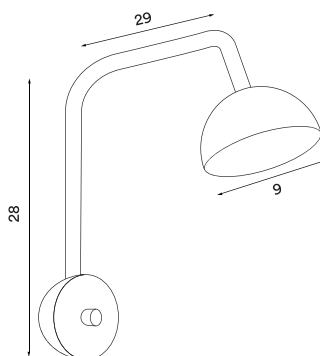

# Blush wall

Blush wall black matt  
– Item no. 113

Blush wall pink  
– Item no. 111

Blush wall white matt  
– Item no. 114

**Product type:** Wall lamp

**Design:** Morten & Jonas, 2018

**Shade material:** Steel

**Body materials:** Steel and silicone,  
brass flexible arm

**Shade and body colours:** Black, pink or white

**Light diffuser material:** Opal acrylic

**Wire:** Black (black version only) or  
white (pink or white versions), 200 cm

**Switch:** Dimmer switch on the wall base

**Bulb:** Integrated and dimmable LED 6 W,  
550 lm, 3000 K, CRI > 85.

**Voltage:** 220V - 240V - 50/60Hz

**Net weight:** 0.60 kg

**Minimum order size:** 2

**Spare parts available:** LED module

## Dimensions and light direction: