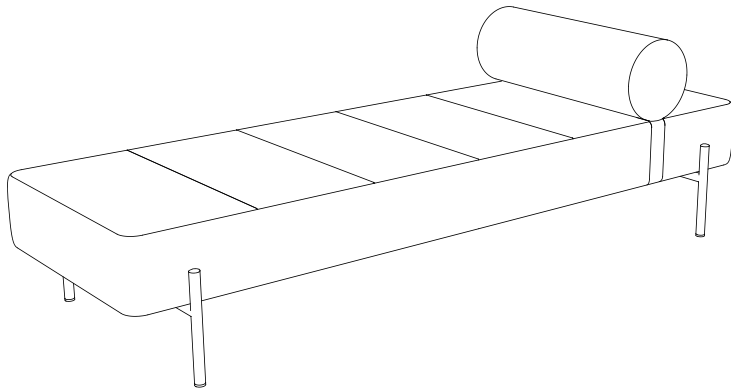

Daybe daybed

Design by
Morten & Jonas

- ENG User manual
- D Gebrauchsanweisung
- F Mode D'emploi
- NO Bruksanvisning

Northern

Warnings

1. Indoor use only.
2. Be careful when unwrapping the product, not to damage the surface.
3. Place the sofa on a smooth surface.
4. Do not jump in the sofa.
5. Proper care and regular cleaning can prolong the life of the furniture.
6. We do not recommend impregnation of wool fabrics, since wool is dirt repellent by nature.