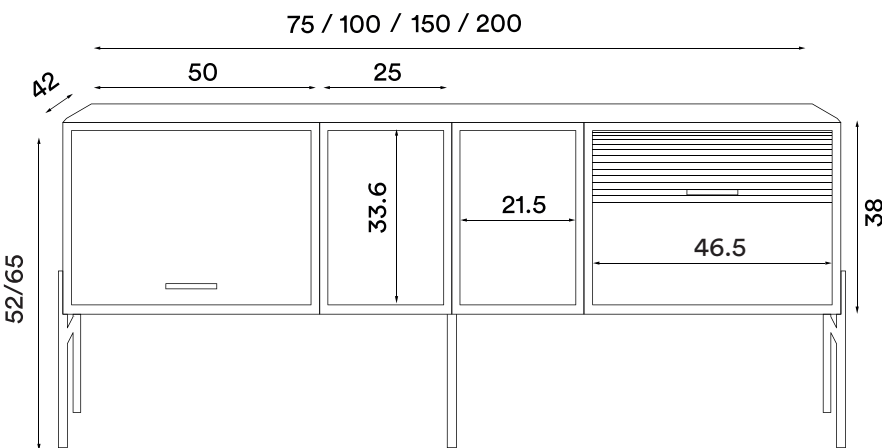

Northern

Hifive
Storage system

Northern

Slim wall version

Material: Oak veneer (cabinets), steel (legs)

Colours: Light oiled oak, smoked oak finish or black painted oak

Module/system length: 25 cm / 50 cm / 75 cm / 100 cm / 150 cm / 200 cm