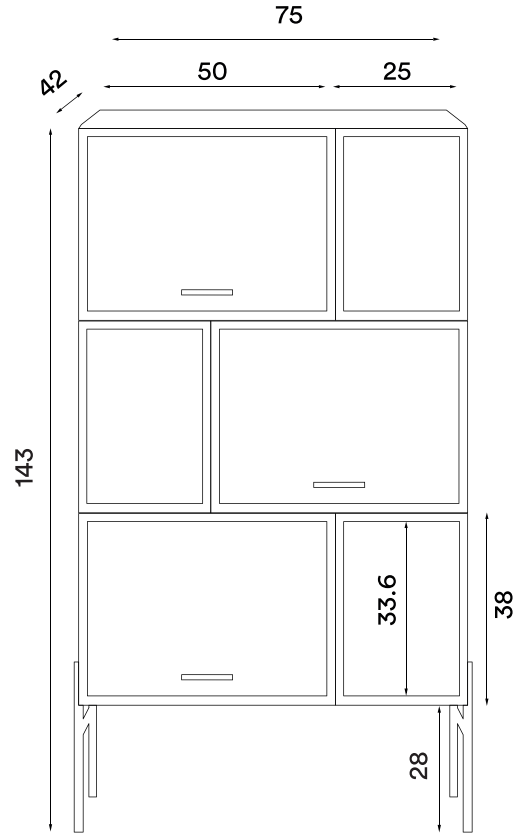

Northern

Hifive
Storage system

Northern

Slim wall version

Material: Oak veneer (cabinets), steel (legs)

Colours: Light oiled oak, smoked oak finish or black painted oak

Module/system length: 25 cm / 50 cm / 75 cm / 100 cm / 150 cm / 200 cm