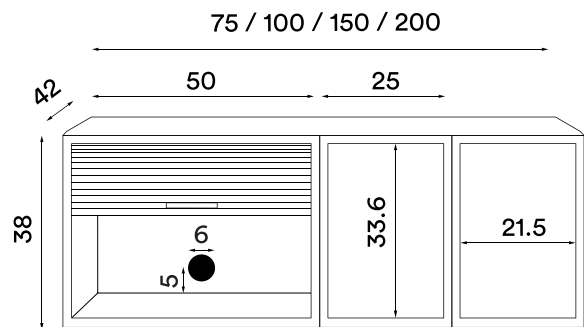

Northern

Hifive
Storage system

Northern

Slim wall version

Material: Oak veneer (cabinets), steel (legs)

Colours: Light oiled oak, smoked oak finish or black painted oak

Module/system length: 25 cm / 50 cm / 75 cm / 100 cm / 150 cm / 200 cm