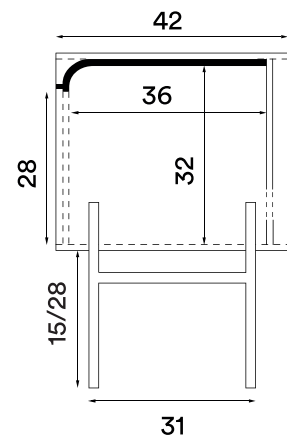

Northern

Hifive
Storage system

Northern

Slim wall version

Material: Oak veneer (cabinets), steel (legs)

Colours: Light oiled oak, smoked oak finish or black painted oak

Module/system length: 25 cm / 50 cm / 75 cm / 100 cm / 150 cm / 200 cm