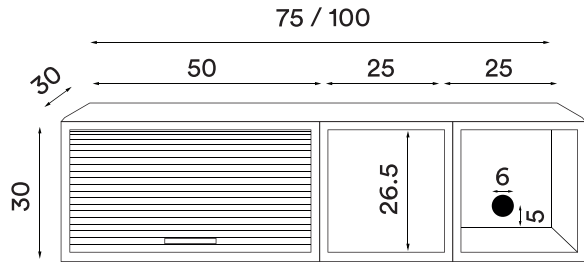

Northern

Hifive
Storage system

Northern

Slim wall version

Material: Oak veneer (cabinets), steel (legs)

Colours: Light oiled oak, smoked oak finish or black painted oak

Module/system length: 25 cm / 50 cm / 75 cm / 100 cm / 150 cm / 200 cm