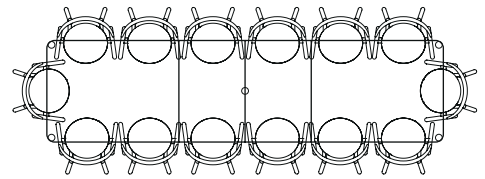

Northern

Expand
Dining table series

Northern

Expand D120
120/120/73

Expand 200x90
200/90/73

Expand 250x90
250/90/73

Expand D120
+ 1 extension
170/120/73

Expand 200x90
+ 1 extension
250/90/73

Expand 250x90
+ 1 extension
300/90/73

Expand D120
+ 2 extensions
220/120/73

Expand 200x90
+ 2 extensions
300/90/73

Expand 250x90
+ 2 extensions
350/90/73

Material: Solid oak

Colours: Light oiled oak, smoked oak finish or black painted oak

Maximum length: 220 cm (D120), 300 cm (200x90), 350 cm (250x90)