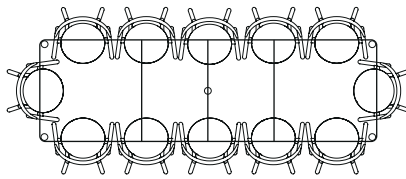

Northern

Expand
Dining table series

Northern

Expand D120
120/120/73

Expand 200x90
200/90/73

Expand 250x90
250/90/73

Expand D120
+ 1 extension
170/120/73

Expand 200x90
+ 1 extension
250/90/73

Expand 250x90
+ 1 extension
300/90/73

Expand D120
+ 2 extensions
220/120/73

Expand 200x90
+ 2 extensions
300/90/73

Expand 250x90
+ 2 extensions
350/90/73

Material: Solid oak

Colours: Light oiled oak, smoked oak finish or black painted oak

Maximum length: 220 cm (D120), 300 cm (200x90), 350 cm (250x90)