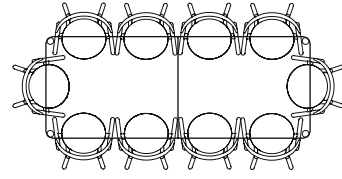

Northern

Expand
Dining table series

Northern

Expand D120
120/120/73

Expand 200x90
200/90/73

Expand 250x90
250/90/73

Expand D120
+ 1 extension
170/120/73

Expand 200x90
+ 1 extension
250/90/73

Expand 250x90
+ 1 extension
300/90/73

Expand D120
+ 2 extensions
220/120/73

Expand 200x90
+ 2 extensions
300/90/73

Expand 250x90
+ 2 extensions
350/90/73

Material: Solid oak

Colours: Light oiled oak, smoked oak finish or black painted oak

Maximum length: 220 cm (D120), 300 cm (200x90), 350 cm (250x90)