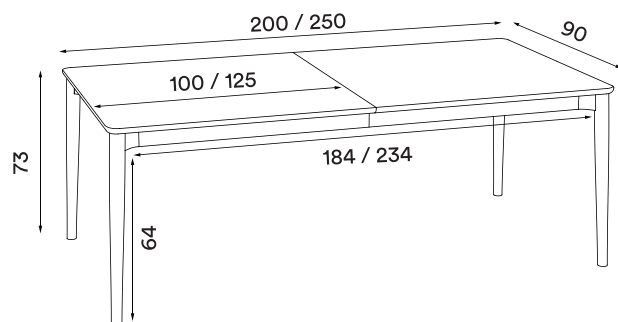

Expand 250x90
+ 1 extension
300/90/73

Expand D120
+ 2 extensions
220/120/73

Expand 200x90
+ 2 extensions
300/90/73

Expand 250x90
+ 2 extensions
350/90/73

Material: Solid oak

Colours: Light oiled oak, smoked oak finish or black painted oak

Maximum length: 220 cm (D120), 300 cm (200x90), 350 cm (250x90)