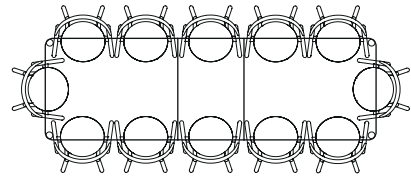

Northern

Expand
Dining table series

Northern

Expand D120
120/120/73

Expand 200x90
200/90/73

Expand 250x90
250/90/73

Expand D120
+ 1 extension
170/120/73

Expand 200x90
+ 1 extension
250/90/73

Expand 250x90
+ 1 extension
300/90/73

Expand D120
+ 2 extensions
220/120/73

Expand 200x90
+ 2 extensions
300/90/73

Expand 250x90
+ 2 extensions
350/90/73

Material: Solid oak

Colours: Light oiled oak, smoked oak finish or black painted oak

Maximum length: 220 cm (D120), 300 cm (200x90), 350 cm (250x90)