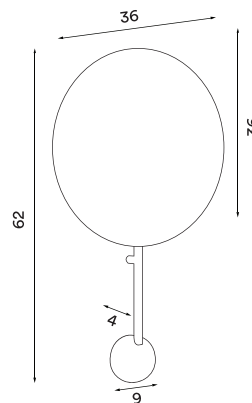

Ink

Ink

- Item no. 269

Product type: Wall lamp

Design: Felix Isidorsson, 2019

Shade and body material: Steel

Shade and body colour: Black

Shade inner colour: White

Wire: Black, 200 cm (with on/off switch)

Bulb: Integrated and dimmable LED 6 W, 550 lm, 3000 K, CRI > 85.

Voltage: 220V - 240V - 50/60Hz

Net weight: 1.8 kg

Minimum order size: 2

Spare parts available: LED module

Dimensions and light direction:

Light source included:

LED 6 W - Energy class: A+