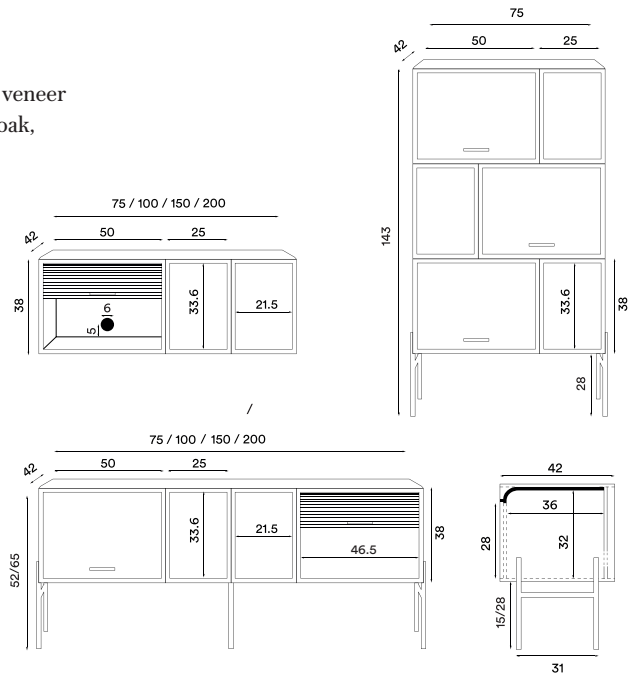

Hifive cabinet system

Product type: Media furniture / storage

Design: Rudi Wulff, 2018

Material cabinet boxes and top board: MDF, oak veneer

Colour cabinet boxes and top board: Light oiled oak, smoked oak finish or black painted oak

Material legs: Steel

Colour legs: Black (Ral 9005)

Net weight open box (25 cm): 6.4 kg

Net weight tambour cabinet (50 cm): 12.5 kg

Net weight top/back board 75 cm: 2.1 kg

Net weight top/back board 100 cm: 3.2 kg

Net weight top/back board 150 cm: 4.2 kg

Net weight top/back board 200 cm: 6.4 kg

Net weight legs 75 cm: 2.2 kg / 2.4 kg

Net weight legs 100 cm: 2.4 kg / 2.6 kg

Net weight legs 150 cm: 3.8 kg / 4.1 kg

Net weight legs 200 cm: 4.2 kg / 4.5 kg

Minimum order size: 1