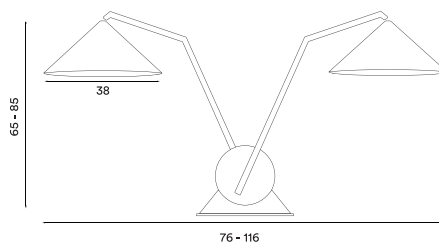

Gear table double

Gear table double
– Item no. 412

Product type: Table lamp
Design: Johan Lindstén, 2018
Base, body and shade material: Steel
Base, body and shade colour: Black
Shade inner colour: White
Wire (with dimmer switch): Black, 200 cm
Bulb: E27, Max. 2 x 60 W (dimnable)
Voltage: 220V - 240V - 50/60Hz
Net weight: 10.1 kg
Minimum order size: 1

Dimensions and light direction:

Recommended dimmable bulbs: