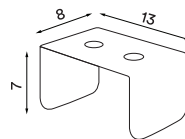

Brick

Brick 1 off-white – *Item no. 820*
Brick 1 powder – *Item no. 821*
Brick 1 mint – *Item no. 822*

Brick 2 off-white – *Item no. 823*
Brick 2 powder – *Item no. 824*
Brick 2 mint – *Item no. 825*

Brick 4 off-white – *Item no. 826*
Brick 4 powder – *Item no. 827*
Brick 4 mint – *Item no. 828*

Design: Domaas / Høgh
Year: 2015
Type: Candle holder series

Material: Steel
Colours: Off-white, mint or powder
Net weight 1 candle: 0.30 kg
Net weight 2 candles: 0.36 kg
Net weight 4 candles: 0.72 kg

Dimensions