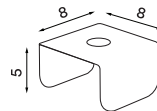

Brick

Brick 1 off-white – *Item no. 820*
Brick 1 powder – *Item no. 821*
Brick 1 mint – *Item no. 822*

Brick 2 off-white – *Item no. 823*
Brick 2 powder – *Item no. 824*
Brick 2 mint – *Item no. 825*

Brick 4 off-white – *Item no. 826*
Brick 4 powder – *Item no. 827*
Brick 4 mint – *Item no. 828*

Design: Domaas / Høgh
Year: 2015
Type: Candle holder series

Material: Steel
Colours: Off-white, mint or powder
Net weight 1 candle: 0.30 kg
Net weight 2 candles: 0.36 kg
Net weight 4 candles: 0.72 kg

Dimensions