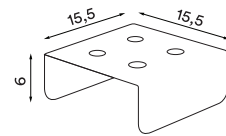

Brick

Brick 1 off-white – *Item no. 820*
Brick 1 powder – *Item no. 821*
Brick 1 mint – *Item no. 822*

Brick 2 off-white – *Item no. 823*
Brick 2 powder – *Item no. 824*
Brick 2 mint – *Item no. 825*

Brick 4 off-white – *Item no. 826*
Brick 4 powder – *Item no. 827*
Brick 4 mint – *Item no. 828*

Design: Domaas / Høgh
Year: 2015
Type: Candle holder series

Material: Steel
Colours: Off-white, mint or powder
Net weight 1 candle: 0.30 kg
Net weight 2 candles: 0.36 kg
Net weight 4 candles: 0.72 kg

Dimensions