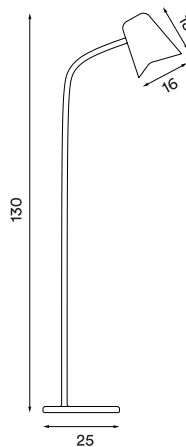

Shade material: Steel

Shade and body colours: White, grey,
petrol blue or black

Shade inner colour: White

Wire: Black or white (on white body only), 200 cm

Foot switch: Black or white (on white body only)

Bulb: E27, Max. 60 W

Voltage: 220V - 240V - 50Hz

Net weight: 4.5 kg

Minimum order size: 1

Dimensions and light direction:

Recommended bulb:

LED – 7 W

H – 40 W