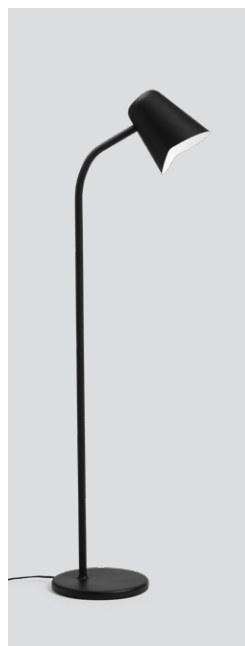

Me

Me white
– Item no. 652

Me grey
– Item no. 653

Me petrol blue
– Item no. 654

Me black
– Item no. 655

Product type: Floor lamp

Design: Morten & Jonas, 2015

Body materials: Steel and silicone

Shade material: Steel

Shade and body colours: White, grey,
petrol blue or black

Shade inner colour: White

Wire: Black or white (on white body only), 200 cm

Foot switch: Black or white (on white body only)

Bulb: E27, Max. 60 W

Voltage: 220V - 240V - 50Hz

Net weight: 4.5 kg

Minimum order size: 1

Dimensions and light direction:

Recommended bulb:

LED – 7 W

H – 40 W