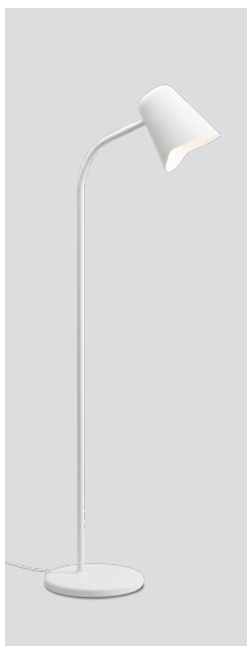

Me

Me white
– Item no. 652

Me grey
– Item no. 653

Me petrol blue
– Item no. 654

Me black
– Item no. 655

Product type: Floor lamp

Design: Morten & Jonas, 2015

Body materials: Steel and silicone

Shade material: Steel

Shade and body colours: White, grey,
petrol blue or black

Shade inner colour: White

Wire: Black or white (on white body only), 200 cm

Foot switch: Black or white (on white body only)

Bulb: E27, Max. 60 W

Voltage: 220V - 240V - 50Hz

Net weight: 4.5 kg

Minimum order size: 1

Dimensions and light direction:

Recommended bulb:

LED – 7 W

H – 40 W