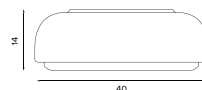

Product type: Ceiling and wall lamp

Design: Morten & Jonas, 2017

Body material: Steel

Body colour: White, dusty blue, dark grey or black

Shade material: Glass

Shade colour: Opal white matt

Bulbs: E27, Max. 2 x 7 W (P45 size) LED only (D20),

E27, Max. 2 x 13 W LED only (D30)

E27, Max. 3 x 13 W LED only (D40),

E27, Max. 4 x 13 W LED only (D50)

Voltage: 220V - 240V - 50/60Hz

Net weight: 1.5 kg (D20), 2.0 kg (D30),

3.1 kg (D40), 5.7 kg (D50)

Minimum order size: 2

Spare parts available: Glass shade

Dimensions and light direction:

Recommended bulbs:

LED – 11 W