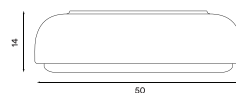

Product type: Ceiling and wall lamp

Design: Morten & Jonas, 2017

Body material: Steel

Body colour: White, dusty blue, dark grey or black

Shade material: Glass

Shade colour: Opal white matt

Bulbs: E27, Max. 2 x 7 W (P45 size) LED only (D20),

E27, Max. 2 x 13 W LED only (D30)

E27, Max. 3 x 13 W LED only (D40),

E27, Max. 4 x 13 W LED only (D50)

Voltage: 220V - 240V - 50/60Hz

Net weight: 1.5 kg (D20), 2.0 kg (D30),

3.1 kg (D40), 5.7 kg (D50)

Minimum order size: 2

Spare parts available: Glass shade

Dimensions and light direction:

Recommended bulbs:

LED – 11 W