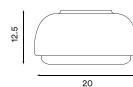

Product type: Ceiling and wall lamp

Design: Morten & Jonas, 2017

Body material: Steel

Body colour: White, dusty blue, dark grey or black

Shade material: Glass

Shade colour: Opal white matt

Bulbs: E27, Max. 2 x 7 W (P45 size) LED only (D20),

E27, Max. 2 x 13 W LED only (D30)

E27, Max. 3 x 13 W LED only (D40),

E27, Max. 4 x 13 W LED only (D50)

Voltage: 220V - 240V - 50/60Hz

Net weight: 1.5 kg (D20), 2.0 kg (D30),

3.1 kg (D40), 5.7 kg (D50)

Minimum order size: 2

Spare parts available: Glass shade

Dimensions and light direction:

Recommended bulbs:

LED – 11 W