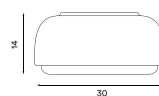

Product type: Ceiling and wall lamp

Design: Morten & Jonas, 2017

Body material: Steel

Body colour: White, dusty blue, dark grey or black

Shade material: Glass

Shade colour: Opal white matt

Bulbs: E27, Max. 2 x 7 W (P45 size) LED only (D20),

E27, Max. 2 x 13 W LED only (D30)

E27, Max. 3 x 13 W LED only (D40),

E27, Max. 4 x 13 W LED only (D50)

Voltage: 220V - 240V - 50/60Hz

Net weight: 1.5 kg (D20), 2.0 kg (D30),

3.1 kg (D40), 5.7 kg (D50)

Minimum order size: 2

Spare parts available: Glass shade

Dimensions and light direction:

Recommended bulbs:

LED – 11 W