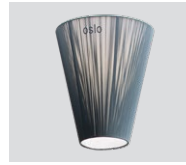

Oslo Wood

Oslo Wood beige shade – *Item no. 160*

Oslo Wood black shade – *Item no. 161*

Oslo Wood light blue shade – *Item no. 162*

Oslo Wood green shade – *Item no. 163*

Oslo Wood white shade – *Item no. 164*

Oslo Wood olive green shade – *Item no. 165*

Oslo Wood caramel shade – *Item no. 166*

Oslo Wood steel feet – *Item no. 180*

Oslo Wood gold feet – *Item no. 184*

Oslo Wood white matt feet – *Item no. 185*

Oslo Wood black matt feet – *Item no. 186*

Oslo Wood light grey feet – *Item no. 187*

Oslo Wood beige feet – *Item no. 188*

Product type: Floor lamp

Design: Ove Rogne, 2006

Shade material: Coloured chain link fabric

Shade colour: Beige, black, light blue, green, olive green, white or caramel

Body material: Steel

Body colour: Steel, gold, white matt, black matt, light grey or beige

Wire: Black, 200 cm

Dimmer switch: Black

Bulb: E27, Max. 100 W (dimnable)

Voltage: 220V - 240V - 50/60Hz

Net weight: 3.5 kg