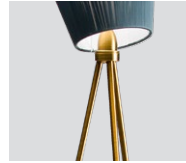

Oslo Wood

Oslo Wood beige shade – *Item no. 160*

Oslo Wood black shade – *Item no. 161*

Oslo Wood light blue shade – *Item no. 162*

Oslo Wood green shade – *Item no. 163*

Oslo Wood white shade – *Item no. 164*

Oslo Wood olive green shade – *Item no. 165*

Oslo Wood caramel shade – *Item no. 166*

Oslo Wood steel feet – *Item no. 180*

Oslo Wood gold feet – *Item no. 184*

Oslo Wood white matt feet – *Item no. 185*

Oslo Wood black matt feet – *Item no. 186*

Oslo Wood light grey feet – *Item no. 187*

Oslo Wood beige feet – *Item no. 188*

Product type: Floor lamp

Design: Ove Rogne, 2006

Shade material: Coloured chain link fabric

Shade colour: Beige, black, light blue, green, olive green, white or caramel

Body material: Steel

Body colour: Steel, gold, white matt, black matt, light grey or beige

Wire: Black, 200 cm

Dimmer switch: Black

Bulb: E27, Max. 100 W (dimnable)

Voltage: 220V - 240V - 50/60Hz

Net weight: 3.5 kg