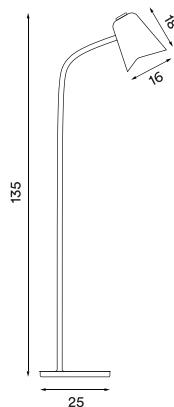

**Light diffuser material:** Opal acrylic

**Dimmer switch:** Brass (on shade top)

**Wire:** Black, 200 cm

**Bulb:** Integrated and dimmable LED 13 W,  
1200 lm, 2700 K, CRI > 85

**Voltage:** 220V - 240V - 50/60Hz

**Net weight:** 11.3 kg

**Minimum order size:** 1

## Dimensions and light direction: