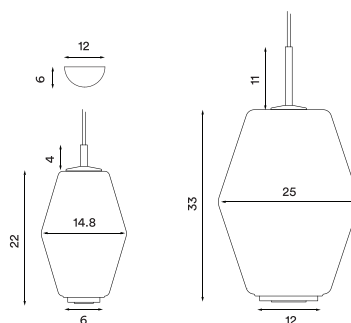

**Shade colour:** Opal white matt

**Body material:** Steel

**Body colours:** Brass matt or dark grey

**Wire:** Black rubber, 370 cm

**Bulb:** E27, Max. 40 W (small),

E27, Max. 100 W (large)

**Voltage:** 220V - 240V - 50Hz

**Net weight:** 0.8 Kg (small), 2.1 Kg (large)

**Minimum order size:** 2

**Spare parts available:** Light diffuser ring, cord grip canopy, glass shade

## Dimensions and light direction: