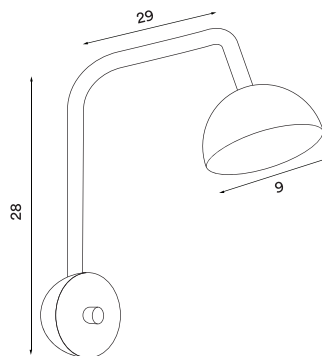

# Blush wall

Blush wall black matt  
– Item no. 113

Blush wall pink  
– Item no. 111

Blush wall white matt  
– Item no. 114

**Product type:** Wall lamp

**Design:** Morten & Jonas, 2018

**Shade material:** Steel

**Body materials:** Steel and silicone,  
brass flexible arm

**Shade and body colours:** Black, pink or white

**Light diffuser material:** Opal acrylic

**Wire:** Black (black version only) or  
white (pink or white versions), 200 cm

**Switch:** Dimmer switch on the wall base

**Bulb:** Integrated and dimmable LED 6 W,  
550 lm, 2700/3000 K, CRI > 85.

**Voltage:** 220V - 240V - 50/60Hz

**Net weight:** 0.60 kg

**Minimum order size:** 2

**Spare parts available:** LED module

## Dimensions and light direction: